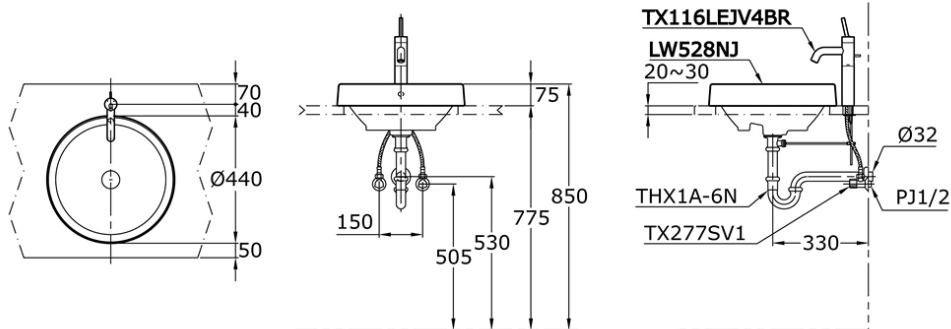

LW528NJ

IDR 1,300,000.00

Height: 75

Diameter: 440 mm

CERADON LW 528 NJ

Some products may not be available in your area

Prices indicated are manufacturer's suggested retail price, prices may change anytime without notice.